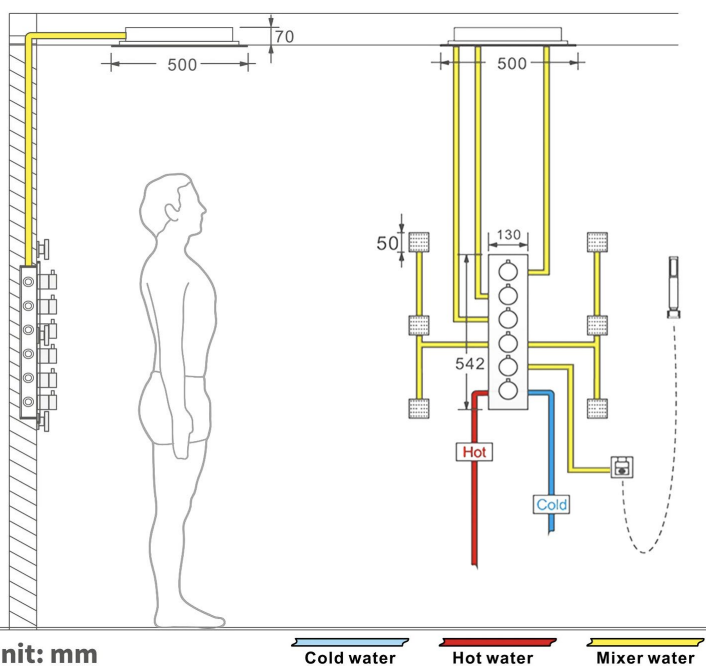

LED PHONE CONTROLLED THERMOSTATIC RECESSED CEILING MOUNT WATERFALL RAINFALL MIST MUSICAL SHOWER SYSTEM WITH HANDHELD SHOWER AND JETTED BODY SPRAYS SPECIFICATIONS

Shower Head

Shower Head 3 Functions: Waterfall, Rainfall & Mist
 Shower head size: 20 x 20 inch
 Each function run all together and separately
 Music and LED light work by electronic
 All Metal Material: Solid Brass; Stainless Steel (top showerhead, hose)
 Shower Head Mounting: Flush on ceiling
 Hand Spray Hose: 59 inch
 Water flow: 2.5 GPM ~ 5.5 GPM
 Water pressure: 0.3 MPA ~ 1 MPA
 Water pipe lines: 3/4 inch water pipes for the hot and cold water mixer inlet, the others are 1/2 inch

All dimensions and specifications are nominal and may vary. Use actual products for accuracy in critical situations.

Shower Mixer

Product shown is only for installation display purpose

Hand Shower

Flow Rate: 2.0 GPM / 7.6 LPM

Shower Mixer Connections

Unit: mm

Cold water

Hot water

Mixer water

Spout

Body Jet

FEATURES

- Material: Brass
- Base Plate Height: 5-1/8"
- Base Plate Width: 5-1/8"
- Jet Surface Area: 3-1/8"
- Surface Depth: 1/4"
- Adjustment Angle: 5°
- Male NPT Connection: 1/2"
- Maximum Flow Rate: 2.5 GPM (9.5L/min) max @ 80 psi