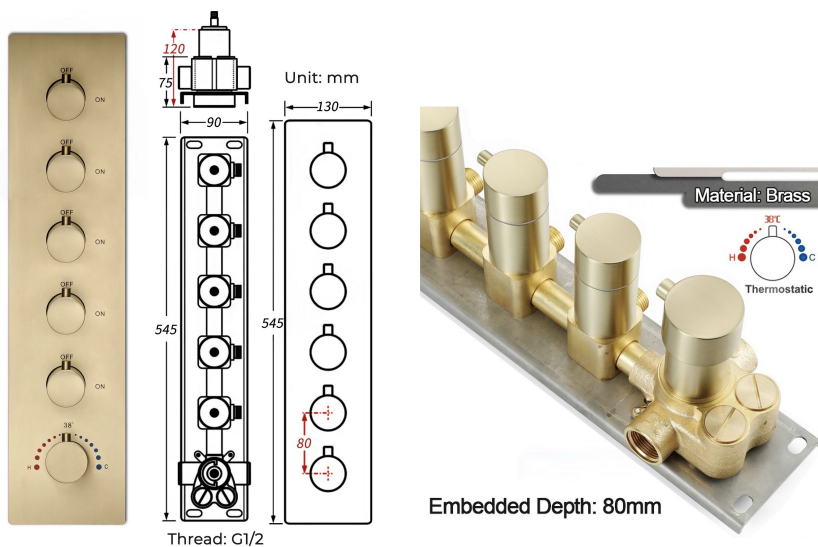

LED PHONE CONTROLLED THERMOSTATIC RECESSED CEILING MOUNT WATERFALL RAINFALL MIST MUSICAL SHOWER SYSTEM WITH HANDHELD SHOWER AND JETTED BODY SPRAYS SPECIFICATIONS

Shower Head

Shower Head 3 Functions: Waterfall, Rainfall & Mist
 Shower head size: 20 x 20 inch
 Each function run all together and separately
 Music and LED light work by electronic
 All Metal Material: Solid Brass; Stainless Steel (top showerhead, hose)
 Shower Head Mounting: Flush on ceiling
 Hand Spray Hose: 59 inch
 Water flow: 2.5 GPM ~ 5.5 GPM
 Water pressure: 0.3 MPA ~ 1 MPA
 Water pipe lines: 3/4 inch water pipes for the hot and cold water mixer inlet, the others are 1/2 inch

Kinds of color 64 temperature adjustable

WiFi

Built-in WiFi

Phone control color

Color software App install instruction download name: Smart Life

Product shown is only for installation display purpose

304 Stainless Steel

All dimensions and specifications are nominal and may vary. Use actual products for accuracy in critical situations.

Shower Mixer

Product shown is only for installation display purpose

Hand Shower

Flow Rate: 2.0 GPM / 7.6 LPM

- Material: Brass
- Base Plate Height: 5-1/8"
- Base Plate Width: 5-1/8"
- Jet Surface Area: 3-1/8"
- Surface Depth: 1/4"
- Adjustment Angle: 5°
- Male NPT Connection: 1/2"
- Maximum Flow Rate: 2.5 GPM (9.5L/min) max @ 80 psi