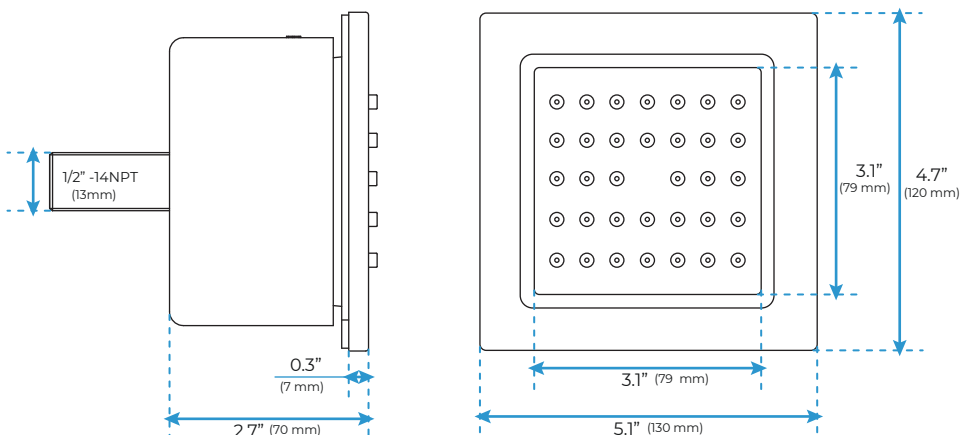

LED PHONE CONTROLLED THERMOSTATIC RECESSED CEILING MOUNT WATERFALL RAINFALL MIST MUSICAL SHOWER SYSTEM WITH HANDHELD SHOWER AND JETTED BODY SPRAYS SPECIFICATIONS

Shower Head

Shower Head 3 Functions: Waterfall, Rainfall & Mist
 Shower head size: 20 x 20 inch
 Each function run all together and separately
 Music and LED light work by electronic
 All Metal Material: Solid Brass; Stainless Steel (top showerhead, hose)
 Shower Head Mounting: Flush on ceiling
 Hand Spray Hose: 59 inch
 Water flow: 2.5 GPM ~ 5.5 GPM
 Water pressure: 0.3 MPA ~ 1 MPA
 Water pipe lines: 3/4 inch water pipes for the hot and cold water mixer inlet, the others are 1/2 inch

All dimensions and specifications are nominal and may vary. Use actual products for accuracy in critical situations.

Shower Mixer

Product shown is only for installation display purpose

Hand Shower

Flow Rate: 2.0 GPM / 7.6 LPM

Shower Mixer Connections

Unit: mm

Cold water

Hot water

Mixer water

Spout

Body Jet

FEATURES

- Material: Brass
- Base Plate Height: 5-1/8"
- Base Plate Width: 5-1/8"
- Jet Surface Area: 3-1/8"
- Surface Depth: 1/4"
- Adjustment Angle: 5°
- Male NPT Connection: 1/2"
- Maximum Flow Rate: 2.5 GPM (9.5L/min) max @ 80 psi