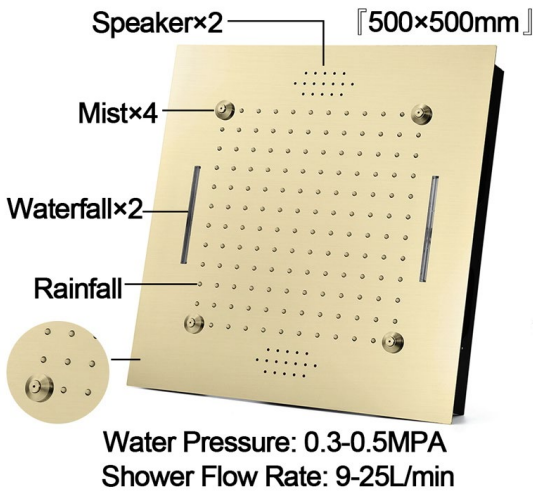

LED PHONE CONTROLLED THERMOSTATIC RECESSED CEILING MOUNT WATERFALL RAINFALL MIST MUSICAL SHOWER SYSTEM WITH HANDHELD SHOWER AND JETTED BODY SPRAYS SPECIFICATIONS

Shower Head

Shower Head 3 Functions: Waterfall, Rainfall & Mist
 Shower head size: 20 x 20 inch
 Each function run all together and separately
 Music and LED light work by electronic
 All Metal Material: Solid Brass; Stainless Steel (top showerhead, hose)
 Shower Head Mounting: Flush on ceiling
 Hand Spray Hose: 59 inch
 Water flow: 2.5 GPM ~ 5.5 GPM
 Water pressure: 0.3 MPA ~ 1 MPA
 Water pipe lines: 3/4 inch water pipes for the hot and cold water mixer inlet, the others are 1/2 inch

Kinds of color 64 temperature adjustable

WiFi

Built-in WiFi

Phone control color

Color software App install instruction download name: Smart Life

Product shown is only for installation display purpose

304 Stainless Steel

All dimensions and specifications are nominal and may vary. Use actual products for accuracy in critical situations.

Shower Mixer

Product shown is only for installation display purpose

Hand Shower

Flow Rate: 2.0 GPM / 7.6 LPM

- Material: Brass
- Base Plate Height: 5-1/8"
- Base Plate Width: 5-1/8"
- Jet Surface Area: 3-1/8"
- Surface Depth: 1/4"
- Adjustment Angle: 5°
- Male NPT Connection: 1/2"
- Maximum Flow Rate: 2.5 GPM (9.5L/min) max @ 80 psi