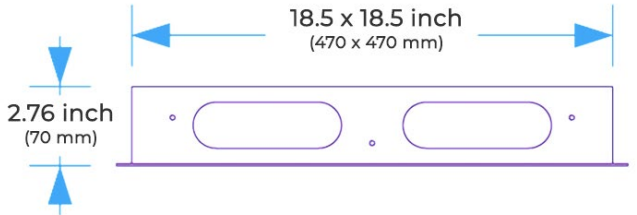

LED PHONE CONTROLLED THERMOSTATIC RECESSED CEILING MOUNT WATERFALL RAINFALL MIST MUSICAL SHOWER SYSTEM WITH HANDHELD SHOWER AND JETTED BODY SPRAYS SPECIFICATIONS

Shower Head

Shower Head 3 Functions: Waterfall, Rainfall & Mist
 Shower head size: 20 x 20 inch
 Each function run all together and separately
 Music and LED light work by electronic
 All Metal Material: Solid Brass; Stainless Steel (top showerhead, hose)
 Shower Head Mounting: Flush on ceiling
 Hand Spray Hose: 59 inch
 Water flow: 2.5 GPM ~ 5.5 GPM
 Water pressure: 0.3 MPA ~ 1 MPA
 Water pipe lines: 3/4 inch water pipes for the hot and cold water mixer inlet, the others are 1/2 inch

Kinds of color 64 temperature adjustable

WiFi

Built-in WiFi

Phone control color

Color software App install instruction download name: Smart Life

Product shown is only for installation display purpose

304 Stainless Steel

All dimensions and specifications are nominal and may vary. Use actual products for accuracy in critical situations.

Shower Mixer

Product shown is only for installation display purpose

Hand Shower

Flow Rate: 2.0 GPM / 7.6 LPM

- Material: Brass
- Base Plate Height: 5-1/8"
- Base Plate Width: 5-1/8"
- Jet Surface Area: 3-1/8"
- Surface Depth: 1/4"
- Adjustment Angle: 5°
- Male NPT Connection: 1/2"
- Maximum Flow Rate: 2.5 GPM (9.5L/min) max @ 80 psi