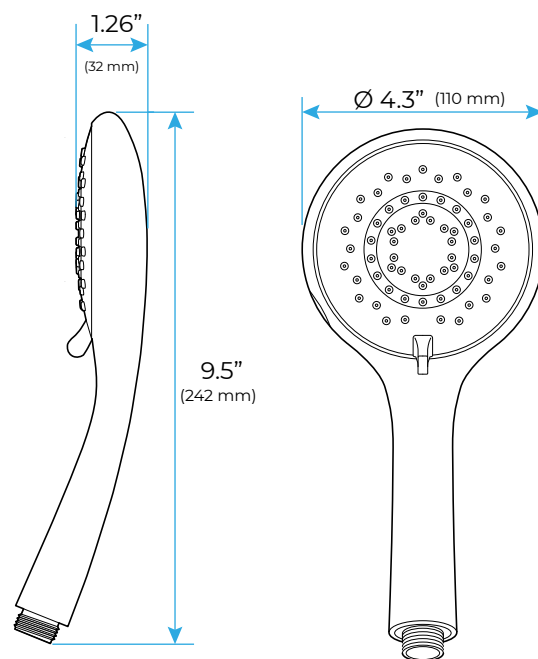

LED PHONE CONTROLLED THERMOSTATIC RECESSED CEILING MOUNT WATERFALL RAINFALL MIST MUSICAL SHOWER SYSTEM WITH HANDHELD SHOWER AND JETTED BODY SPRAYS SPECIFICATIONS

Shower Head

Shower Head 3 Functions: Waterfall, Rainfall & Mist
 Shower head size: 20 x 20 inch
 Each function run all together and separately
 Music and LED light work by electronic
 All Metal Material: Solid Brass; Stainless Steel (top showerhead, hose)
 Shower Head Mounting: Flush on ceiling
 Hand Spray Hose: 59 inch
 Water flow: 2.5 GPM ~ 5.5 GPM
 Water pressure: 0.3 MPA ~ 1 MPA
 Water pipe lines: 3/4 inch water pipes for the hot and cold water mixer inlet, the others are 1/2 inch

All dimensions and specifications are nominal and may vary. Use actual products for accuracy in critical situations.

Shower Mixer

Product shown is only for installation display purpose

Hand Shower

Flow Rate: 2.0 GPM / 7.6 LPM

Shower Mixer Connections

Unit: mm

Cold water

Hot water

Mixer water

Spout

Body Jet

FEATURES

- Material: Brass
- Base Plate Height: 5-1/8"
- Base Plate Width: 5-1/8"
- Jet Surface Area: 3-1/8"
- Surface Depth: 1/4"
- Adjustment Angle: 5°
- Male NPT Connection: 1/2"
- Maximum Flow Rate: 2.5 GPM (9.5L/min) max @ 80 psi