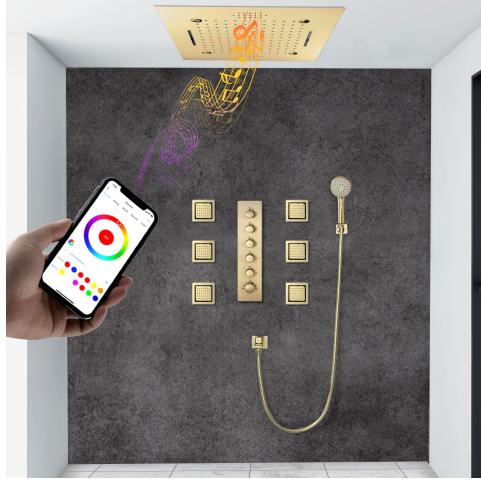

LED PHONE CONTROLLED THERMOSTATIC RECESSED CEILING MOUNT WATERFALL RAINFALL MIST MUSICAL SHOWER SYSTEM WITH HANDHELD SHOWER AND JETTED BODY SPRAYS SPECIFICATIONS

Shower Head

Shower Head 3 Functions: Waterfall, Rainfall & Mist
 Shower head size: 20 x 20 inch
 Each function run all together and separately
 Music and LED light work by electronic
 All Metal Material: Solid Brass; Stainless Steel (top showerhead, hose)
 Shower Head Mounting: Flush on ceiling
 Hand Spray Hose: 59 inch
 Water flow: 2.5 GPM ~ 5.5 GPM
 Water pressure: 0.3 MPA ~ 1 MPA
 Water pipe lines: 3/4 inch water pipes for the hot and cold water mixer inlet, the others are 1/2 inch

Kinds of color 64 temperature adjustable

WiFi

Built-in WiFi

Phone control color

Color software App install instruction download name: Smart Life

Product shown is only for installation display purpose

304 Stainless Steel

All dimensions and specifications are nominal and may vary. Use actual products for accuracy in critical situations.

Shower Mixer

Product shown is only for installation display purpose

Hand Shower

Flow Rate: 2.0 GPM / 7.6 LPM

Shower Mixer Connections

Unit: mm

Cold water

Hot water

Mixer water

Spout

Body Jet

FEATURES