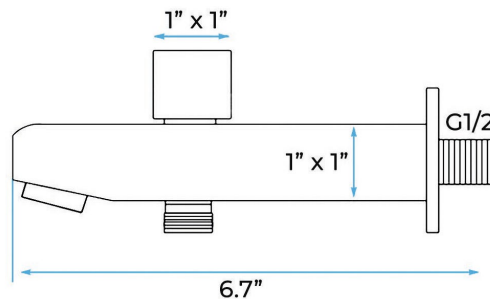

LED PHONE CONTROLLED THERMOSTATIC RECESSED CEILING MOUNT WATERFALL RAINFALL MIST MUSICAL SHOWER SYSTEM WITH HANDHELD SHOWER AND JETTED BODY SPRAYS SPECIFICATIONS

Shower Head

Shower Head 3 Functions: Waterfall, Rainfall & Mist
 Shower head size: 20 x 20 inch
 Each function run all together and separately
 Music and LED light work by electronic
 All Metal Material: Solid Brass; Stainless Steel (top showerhead, hose)
 Shower Head Mounting: Flush on ceiling
 Hand Spray Hose: 59 inch
 Water flow: 2.5 GPM ~ 5.5 GPM
 Water pressure: 0.3 MPA ~ 1 MPA
 Water pipe lines: 3/4 inch water pipes for the hot and cold water mixer inlet, the others are 1/2 inch

All dimensions and specifications are nominal and may vary. Use actual products for accuracy in critical situations.

Shower Mixer

Product shown is only for installation display purpose

Hand Shower

Flow Rate: 2.0 GPM / 7.6 LPM

Shower Mixer Connections

Unit: mm

Cold water

Hot water

Mixer water

Spout

Body Jet

FEATURES

- Material: Brass
- Base Plate Height: 5-1/8"
- Base Plate Width: 5-1/8"
- Jet Surface Area: 3-1/8"
- Surface Depth: 1/4"
- Adjustment Angle: 5°
- Male NPT Connection: 1/2"
- Maximum Flow Rate: 2.5 GPM (9.5L/min) max @ 80 psi